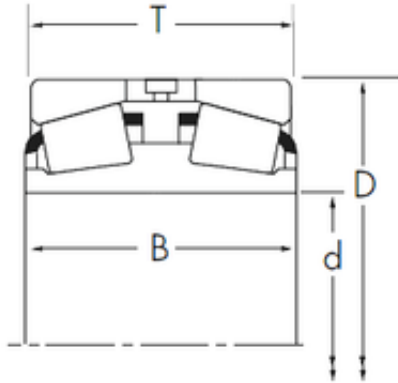

## China 6203 Bearing Supplier

Timken Taper Roller Bearings 42362D/42587  
Lm119348d/Lm119311 Hh221440d/Hh221410  
779d/772 52400d/52618 52400d/52637  
52400d/52638 868d/854 782D/772

Bearing No. 42362D/42587

Size	92.075x149.225x63.5 mm
Bore Diameter	92,075 mm
Outer Diameter	149,225 mm
Width	63,5 mm
d	92,075 mm
D	149,225 mm
T	63,5 mm
B	57,942 mm
R	1,5 mm
r	3,3 mm

42362D/42587 Bearing 2D drawings and 3D CAD models